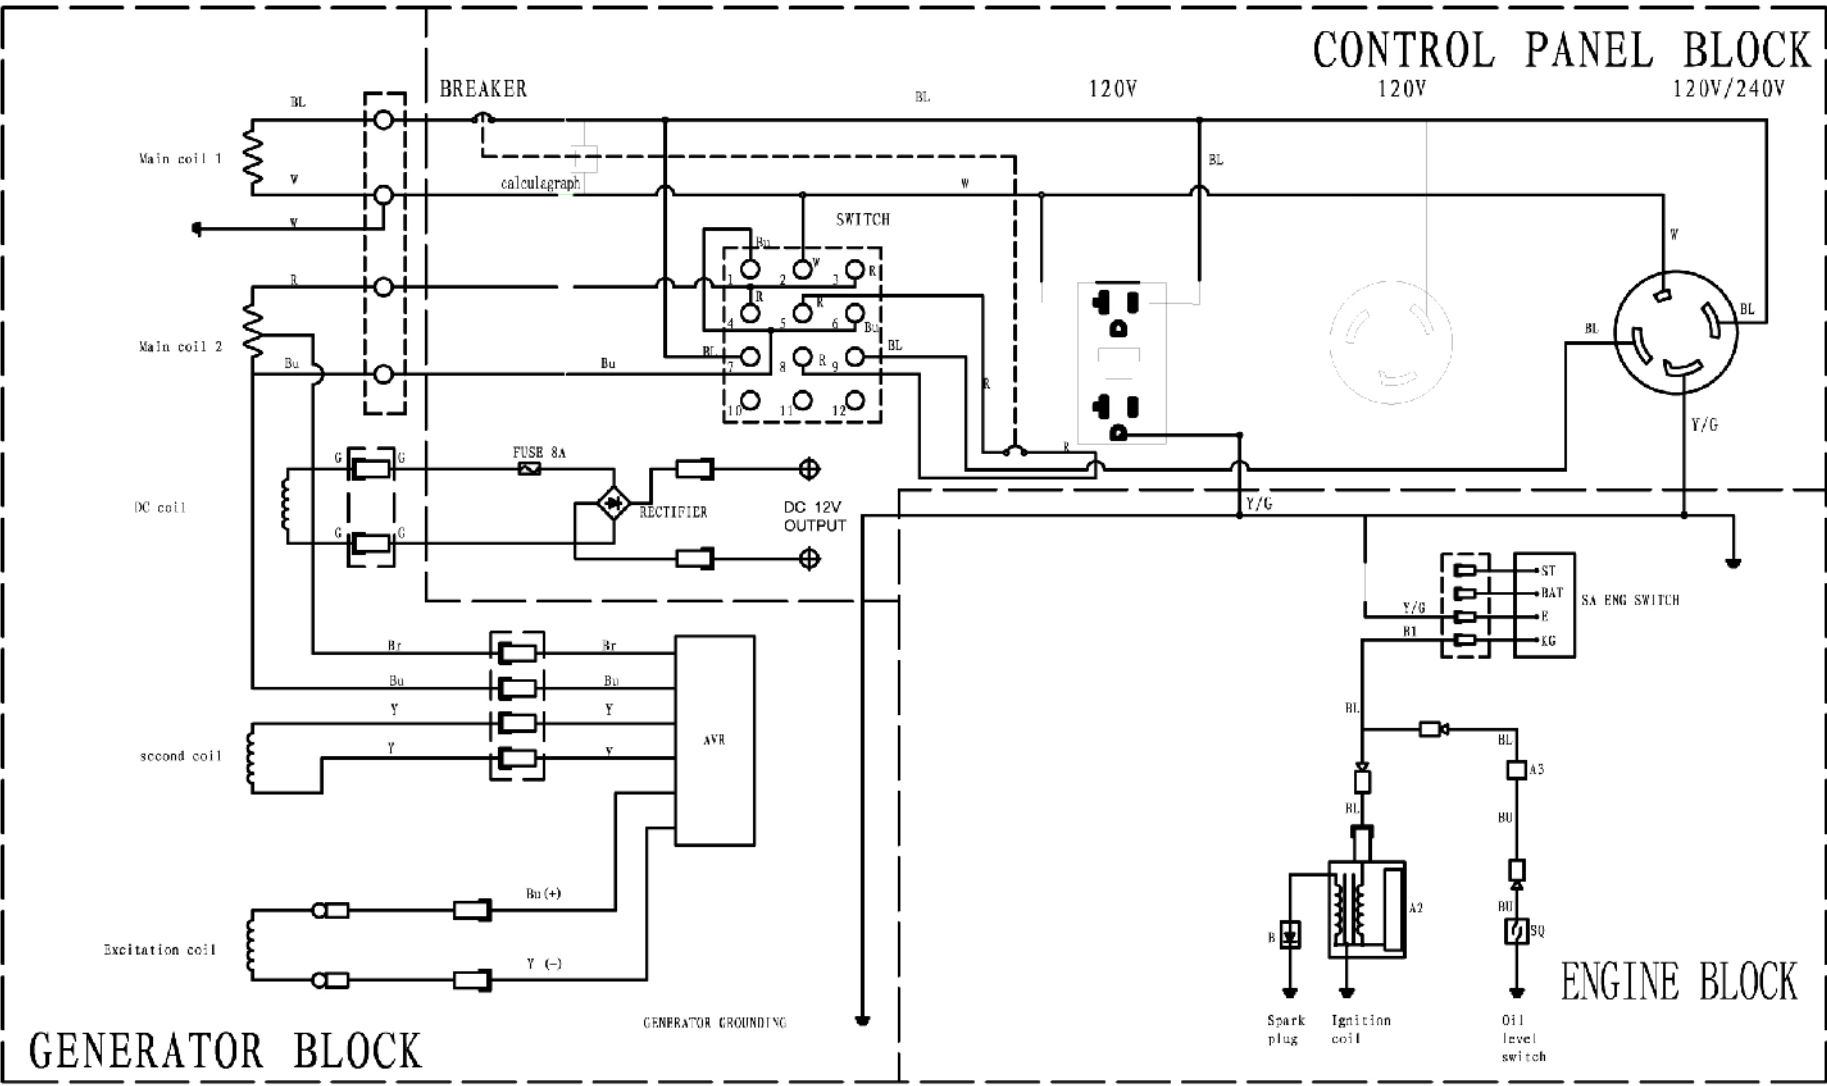

# CONTROL PANEL BLOCK

## GENERATOR BLOCK

## ENGINE BLOCK

Voltage selector

	1-2	4-5	7-8	10-11	2-3	5-6	8-9	11-12
120V	ON	ON	ON	ON	OFF	OFF	OFF	OFF
120/240V	OFF	OFF	OFF	OFF	ON	ON	ON	ON

ENG SWITCH

	KG	E	BAT	ST
OFF	●	○		
ON				
START				

colour

BL	Black	R	Red
Y	Yellow	W	White
BU	Blue	Br	Brown
G	Green		