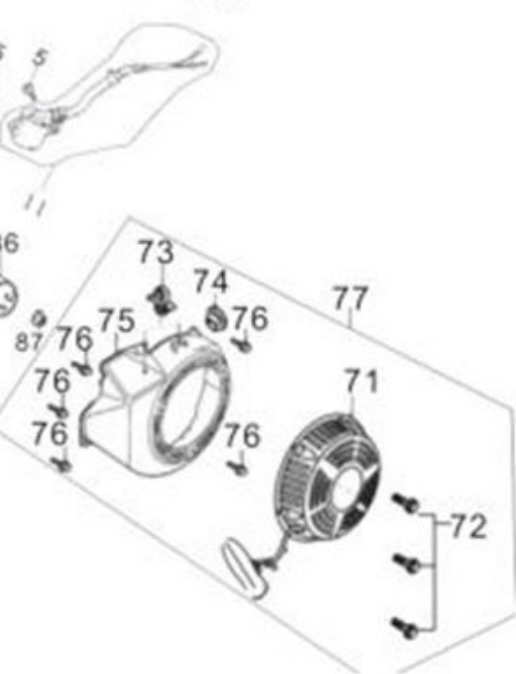

## ENERGY STORM ES6750 GENERATOR

S/N	Part No.	Description	Qty
1	11116-A0810-0001	Washer	2
2	11115-A0810-0001	Drain plug	2
3	11120-A1010-0001	Oil seal, crankshaft Assy	1
4	11117-A0810-0001	Seal	1
5	T152-0004	Bolt M6×14	2
6	11110-A1110-0005	Crankcase	1
7	11130-A1010-0001	Oil seal, regulating sway bar	1
8	26113-A0810-0001	Washer	2
9	26112-A0810-0001	Split pin	1
10	26111-A1010-0001	Regulating sway bar	1
11	27400-A0810-0002	Oil sensor Assy	1
12	T910-0005	Bearing 6202	1
14	11211-BF130-0001	Crankcase cover	1
15	11220-BF130-0001	Guard,crankcase cover Assy	1
16	11114-A1010-0001	Gasket, crankcase	1
17	15510-BC130-0001	Dipstick	1
18	31153-BC130-0002	Bolt M5×14	3
19	T151-0013	Bolt M8×40	7
20	25118-A0810-0001	Washer, driven gear	1
21	25100-A1210-0001	Driven gear set, regulator assy	1
22	T910-0003	Bearing 6207	1
23	T910-0005	Bearing 6202	1
24	11120-A1010-0001	Oil seal , crankshaft assy	1
25	11113-A0810-0001	Set pinΦ8×12	2
26	12220-A0810-0001	Bolt Assy	1
27	14420-A0810-0001	Seal Assy	1

S/N	Part No.	Description	Qty
28	T152-0019	Bolt:M6×12	1
29	19121-A1010-0001	Lead wind cover	1
30	12200-A0810-0001	Cylinder head cover Assy	1
31	12212-A0810-0001	Gasket, cylinder head cover	1
32	12118-A0810-0001	Bolt	4
33	17218-BF130-0001	Stud M6×M8×106	2
34	18214-A0710-0001	Stud M8×34	2
35	27100-A0710-0001	Spark plug Assy	1
36	12117-A0810-0001	Set pin	2
37	12100-A1110-0001	Cylinder head Assy	1
38	12120-A1110-0004	Gasket, cylinder head Assy	1
39	13116-A1210-0001	Balancing shaft	1
40	T910-0003	Bearing 6207	1
41	13112-A0710-0001	Wood ruff key	1
42	13110-A1010-0002	Crankshaft assy	1
43	13400-A1110-0005	Piston ring set	1
44	13313-A1010-0001	Piston pin circlip	2
45	13311-A1110-0005	Piston	1
46	13312-A1010-0001	Piston pin	1
47	13120-A1010-0001	Connecting rod assy	1
48	14314-A0710-0001	Lock nut	2
49	14312-A0710-0001	Sleeve	2
50	14311-A0810-0001	Valve rocker	2
51	14313-A0710-0001	Adjusting bolt for valve gap	2