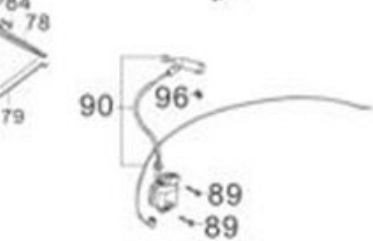

S/N	Part No.	Description	Qty
1	11116-A0810-0001	Washer	2
2	11115-A0810-0001	Drain plug	2
3	11120-A1010-0001	Oil seal, crankshaft Assy	1
4	11117-A0810-0001	Seal	1
5	T152-0004	Bolt M6×14	2
6	11110-A1110-0005	Crankcase	1
7	11130-A1010-0001	Oil seal, regulating sway bar	1
8	26113-A0810-0001	Washer	2
9	26112-A0810-0001	Split pin	1
10	26111-A1010-0001	Regulating sway bar	1
11	27400-A0810-0002	Oil sensor Assy	1
12	T910-0005	Bearing 6202	1
14	11211-BF130-0001	Crankcase cover	1
15	11220-BF130-0001	Guard,crankcase cover Assy	1
16	11114-A1010-0001	Gasket, crankcase	1
17	15510-BC130-0001	Dipstick	1
18	31153-BC130-0002	Bolt M5×14	3
19	T151-0013	Bolt M8×40	7
20	25118-A0810-0001	Washer, driven gear	1
21	25100-A1210-0001	Driven gear set, regulator assy	1
22	T910-0003	Bearing 6207	1
23	T910-0005	Bearing 6202	1
24	11120-A1010-0001	Oil seal , crankshaft assy	1
25	11113-A0810-0001	Set pinΦ8×12	2
26	12220-A0810-0001	Bolt Assy	1
27	14420-A0810-0001	Seal Assy	1