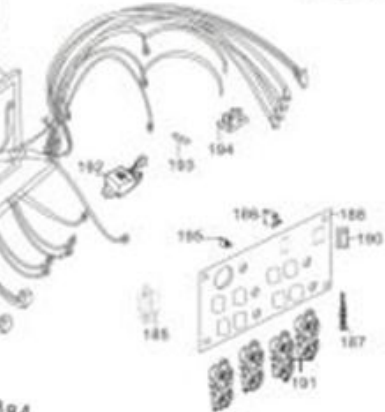

S/N	Part No.	Description	Qty
1	11116-A0810-0001	Washer	2
2	11115-A0810-0001	Drain plug	2
3	11120-A1010-0001	Oil seal, crankshaft Assy	1
4	11117-A0810-0001	Seal	1
5	T152-0004	Bolt M6×14	2
6	11110-A1110-0005	Crankcase	1
7	11130-A1010-0001	Oil seal, regulating sway bar	1
8	26113-A0810-0001	Washer	2
9	26112-A0810-0001	Split pin	1
10	26111-A1010-0001	Regulating sway bar	1
11	27400-A0810-0002	Oil sensor Assy	1
12	T910-0005	Bearing 6202	1
14	11211-BF130-0001	Crankcase cover	1
15	11220-BF130-0001	Guard,crankcase cover Assy	1
16	11114-A1010-0001	Gasket, crankcase	1
17	15510-BC130-0001	Dipstick	1
18	31153-BC130-0002	Bolt M5×14	3
19	T151-0013	Bolt M8×40	7
20	25118-A0810-0001	Washer, driven gear	1
21	25100-A1210-0001	Driven gear set, regulator assy	1
22	T910-0003	Bearing 6207	1
23	T910-0005	Bearing 6202	1
24	11120-A1010-0001	Oil seal , crankshaft assy	1
25	11113-A0810-0001	Set pinΦ8×12	2
26	12220-A0810-0001	Bolt Assy	1
27	14420-A0810-0001	Seal Assy	1