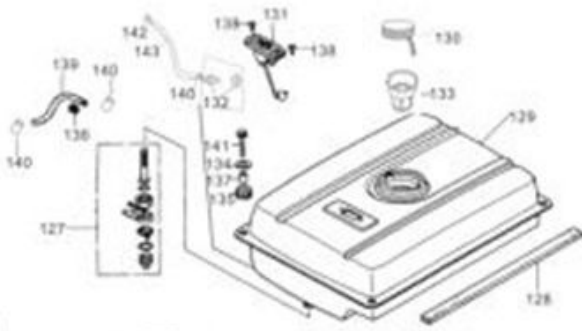

## ENERGY STORM ES6750 GENERATOR

S/N	Part No.	Description	Qty
1	11116-A0810-0001	Washer	2
2	11115-A0810-0001	Drain plug	2
3	11120-A1010-0001	Oil seal, crankshaft Assy	1
4	11117-A0810-0001	Seal	1
5	T152-0004	Bolt M6×14	2
6	11110-A1110-0005	Crankcase	1
7	11130-A1010-0001	Oil seal, regulating sway bar	1
8	26113-A0810-0001	Washer	2
9	26112-A0810-0001	Split pin	1
10	26111-A1010-0001	Regulating sway bar	1
11	27400-A0810-0002	Oil sensor Assy	1
12	T910-0005	Bearing 6202	1
14	11211-BF130-0001	Crankcase cover	1
15	11220-BF130-0001	Guard,crankcase cover Assy	1
16	11114-A1010-0001	Gasket, crankcase	1
17	15510-BC130-0001	Dipstick	1
18	31153-BC130-0002	Bolt M5×14	3
19	T151-0013	Bolt M8×40	7
20	25118-A0810-0001	Washer, driven gear	1
21	25100-A1210-0001	Driven gear set, regulator assy	1
22	T910-0003	Bearing 6207	1
23	T910-0005	Bearing 6202	1
24	11120-A1010-0001	Oil seal , crankshaft assy	1
25	11113-A0810-0001	Set pinΦ8×12	2
26	12220-A0810-0001	Bolt Assy	1
27	14420-A0810-0001	Seal Assy	1