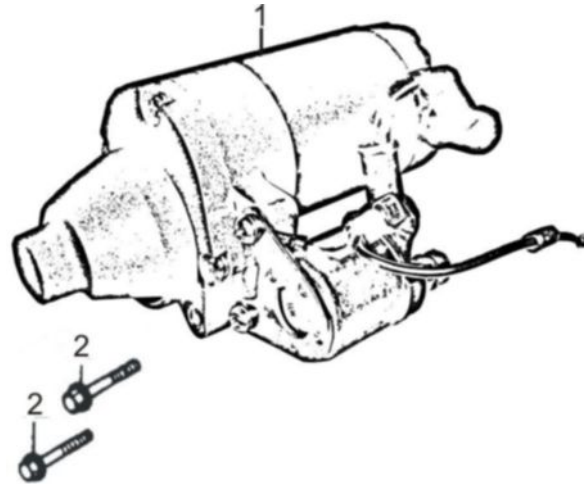

E-14 STARTING MOTOR ASSEMBLY

S/N	Part No		Description	Quantity	
1	24100-A1014-0001		Starting motor Assembly	1	
2	T151-0013		Bolt, M8×40	2