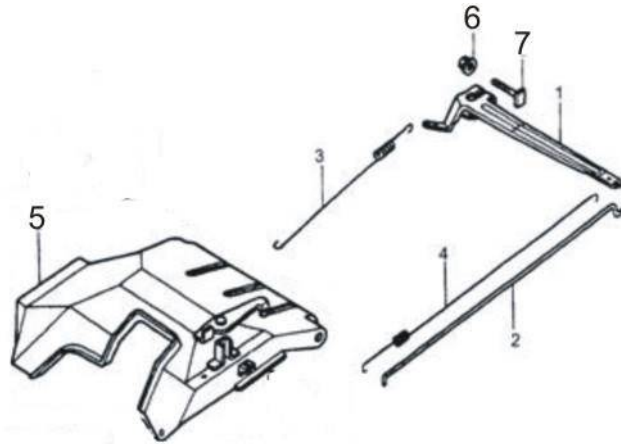

E-08 Regulating control system

S/N	Part No.	Description	Quantity
E08-01	26114-G1110-0001	Regulating arm	1
E08-02	26115-A1010-0001	Pulling rod	1
E08-03	26117-A1010-0001	Back spring	1
E08-04	26118-A1010-0001	Fine regulating spring	1
E08-05	26200-BF130-0001	Regulating frame assembly	1
E08-06	T311-0002	Nut M6	1
E08-07	26116-A0710-0001	Lock bolt	1