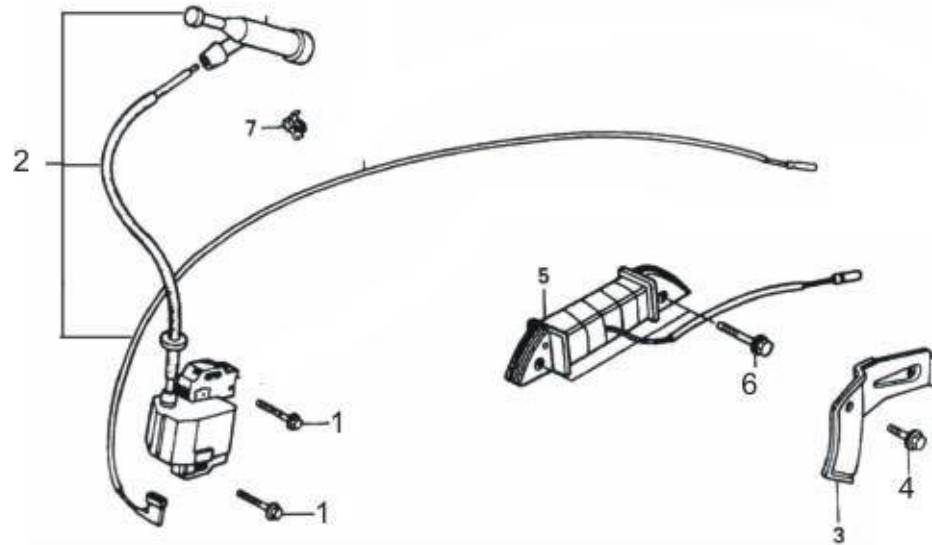

E-10 Ignition coil

S/N	Part No.	Description	Quantity
E10-1	T152-0034	Bolt M6×25	2
E10-2	27200-A1110-0001	Ignition coil uni	1
E10-3	24145-A1014-0001	Clamper, cord	1
E10-4	T152-0019	Bolt M6×12	1
E10-5	24130-A0714-0001	Charge coil	1
E10-6	T152-0011	Bolt M6×28	2
E10-7	19316-A0810-0002	Cable tie	1