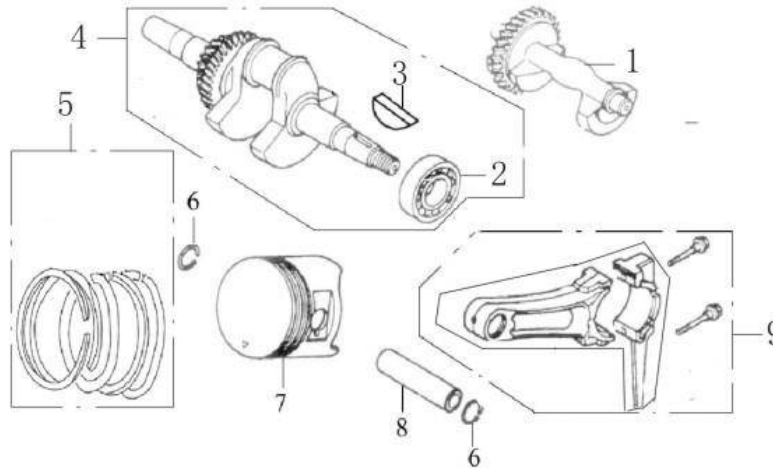

E-04 Crankshaft, Piston, Connecting rod & Balancing shaft

Ref. No.	Part No.	Description	Quantity
E04-01	13116-A1210-0001	Balancing shaft	1
E04-02	T910-0003	Bearing 6207	1
E04-03	13112-A0710-0001	Wood ruff key	1
E04-04	13110-A1210-0002	Crankshaft assembly	1
E04-05	13400-A1210-0003	Piston ring set	1
E04-06	13313-A1010-0001	Piston pin circlip	2
E04-07	13311-A1210-0004	Piston	1
E04-08	13312-A1010-0001	Piston pin	1
E04-09	13120-A1210-0001	Connecting rod assembly	1