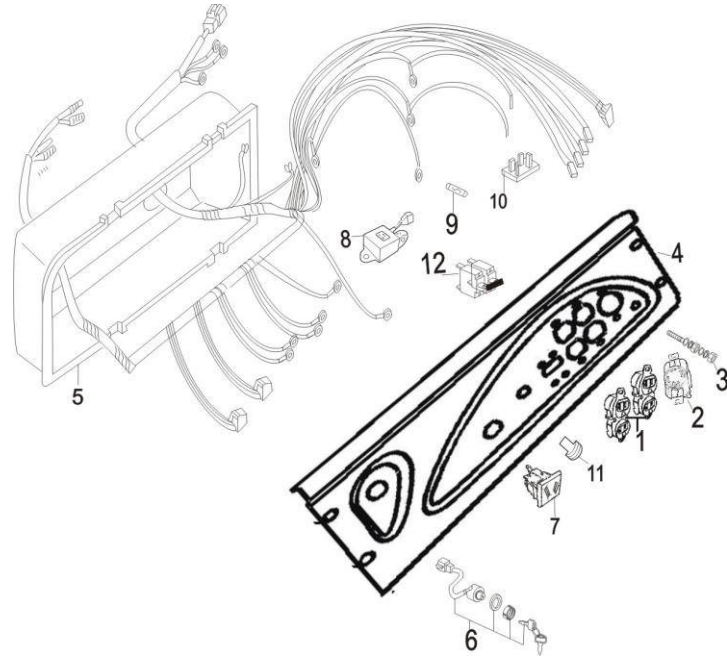

G-01 Control panel

S/N	Part No.	Description	Quantity
1	31223-B9130-0008	3-prong twisted	1
2	31223-B9130-0007	4-prong twisted socket	1
3	31222-B9130-0001	Earth terminal set	1
4	31211-B9130-0026	Control panel front cover	1
5	31251	Control panel back cover	1
6	31225-B9140-0001	gnition switch	1
7	31223-B9130-0020	Consent	1
8	35368-G1211-0001		3
9	31276-B9130-0001	Fuse case	1
10	31280-BC130-0001	Bridge ballast	2
11	31215-B9130-0001		1
12	31221-B9130-0054	Circuit protector	1