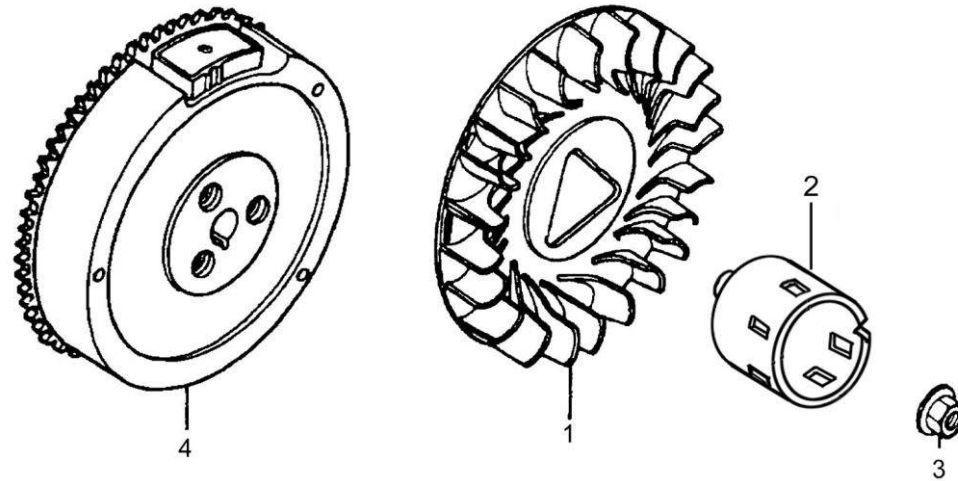

E-09 Flywheel

S/N	Part No.		Description	Quantity	
E09-01	19111-A1210-0001		Flywheel fan	1	
E09-02	23316-A1010-0002		Starting flange	1	
E09-03	23317-A0810-0002		Nut M16×1.5	1	
E09-04	23300-A1114-0001		Flywheel	1