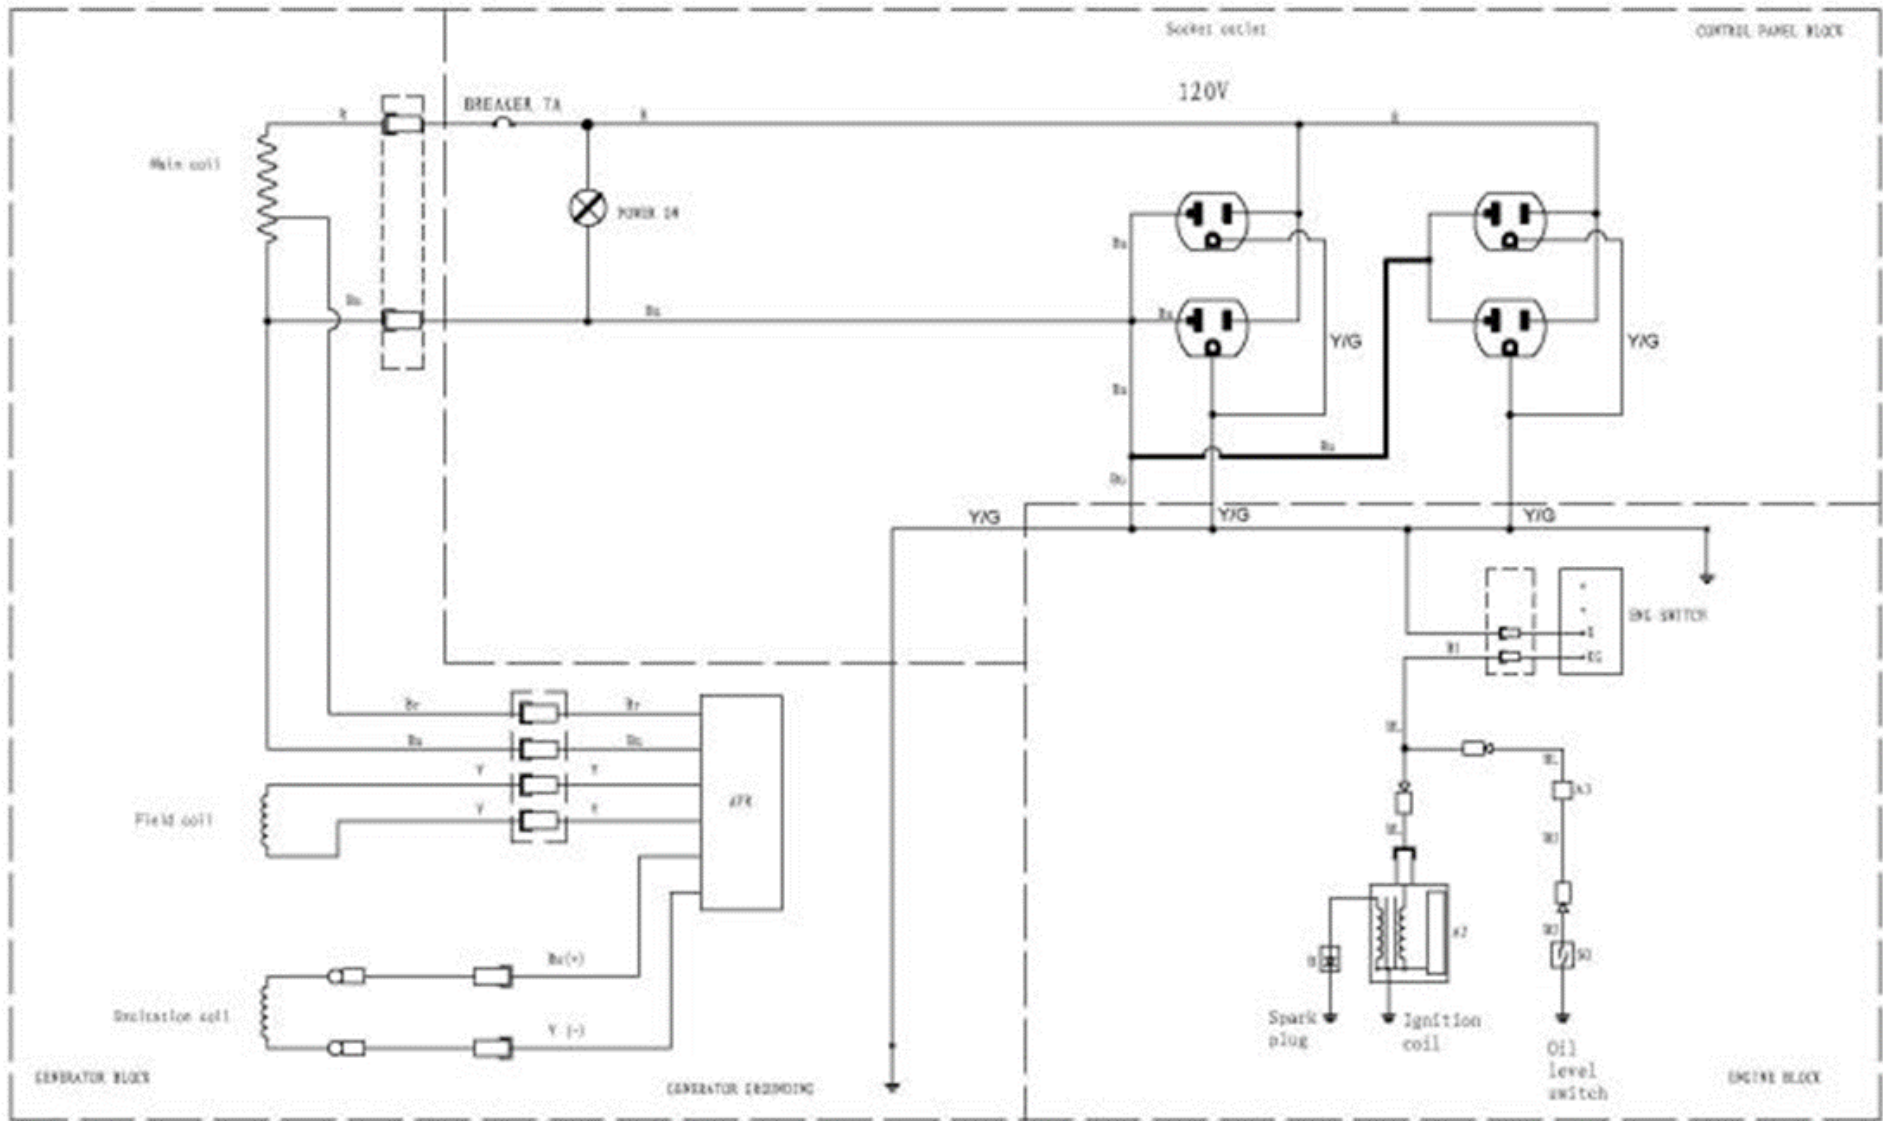

ENERGY STORM

**LIFAN
POWER
USA**

WIRE

Bk	Black	R	Red
Y	Yellow	W	White
Bl	Blue	Br	Brown
G	Green		

ENG SWITCH

	CC	E
OFF	⊖	⊕
ON	○	○

ES-2000 PORTABLE GENERATOR WIRING DIAGRAM

www.lifanpowerusa.com