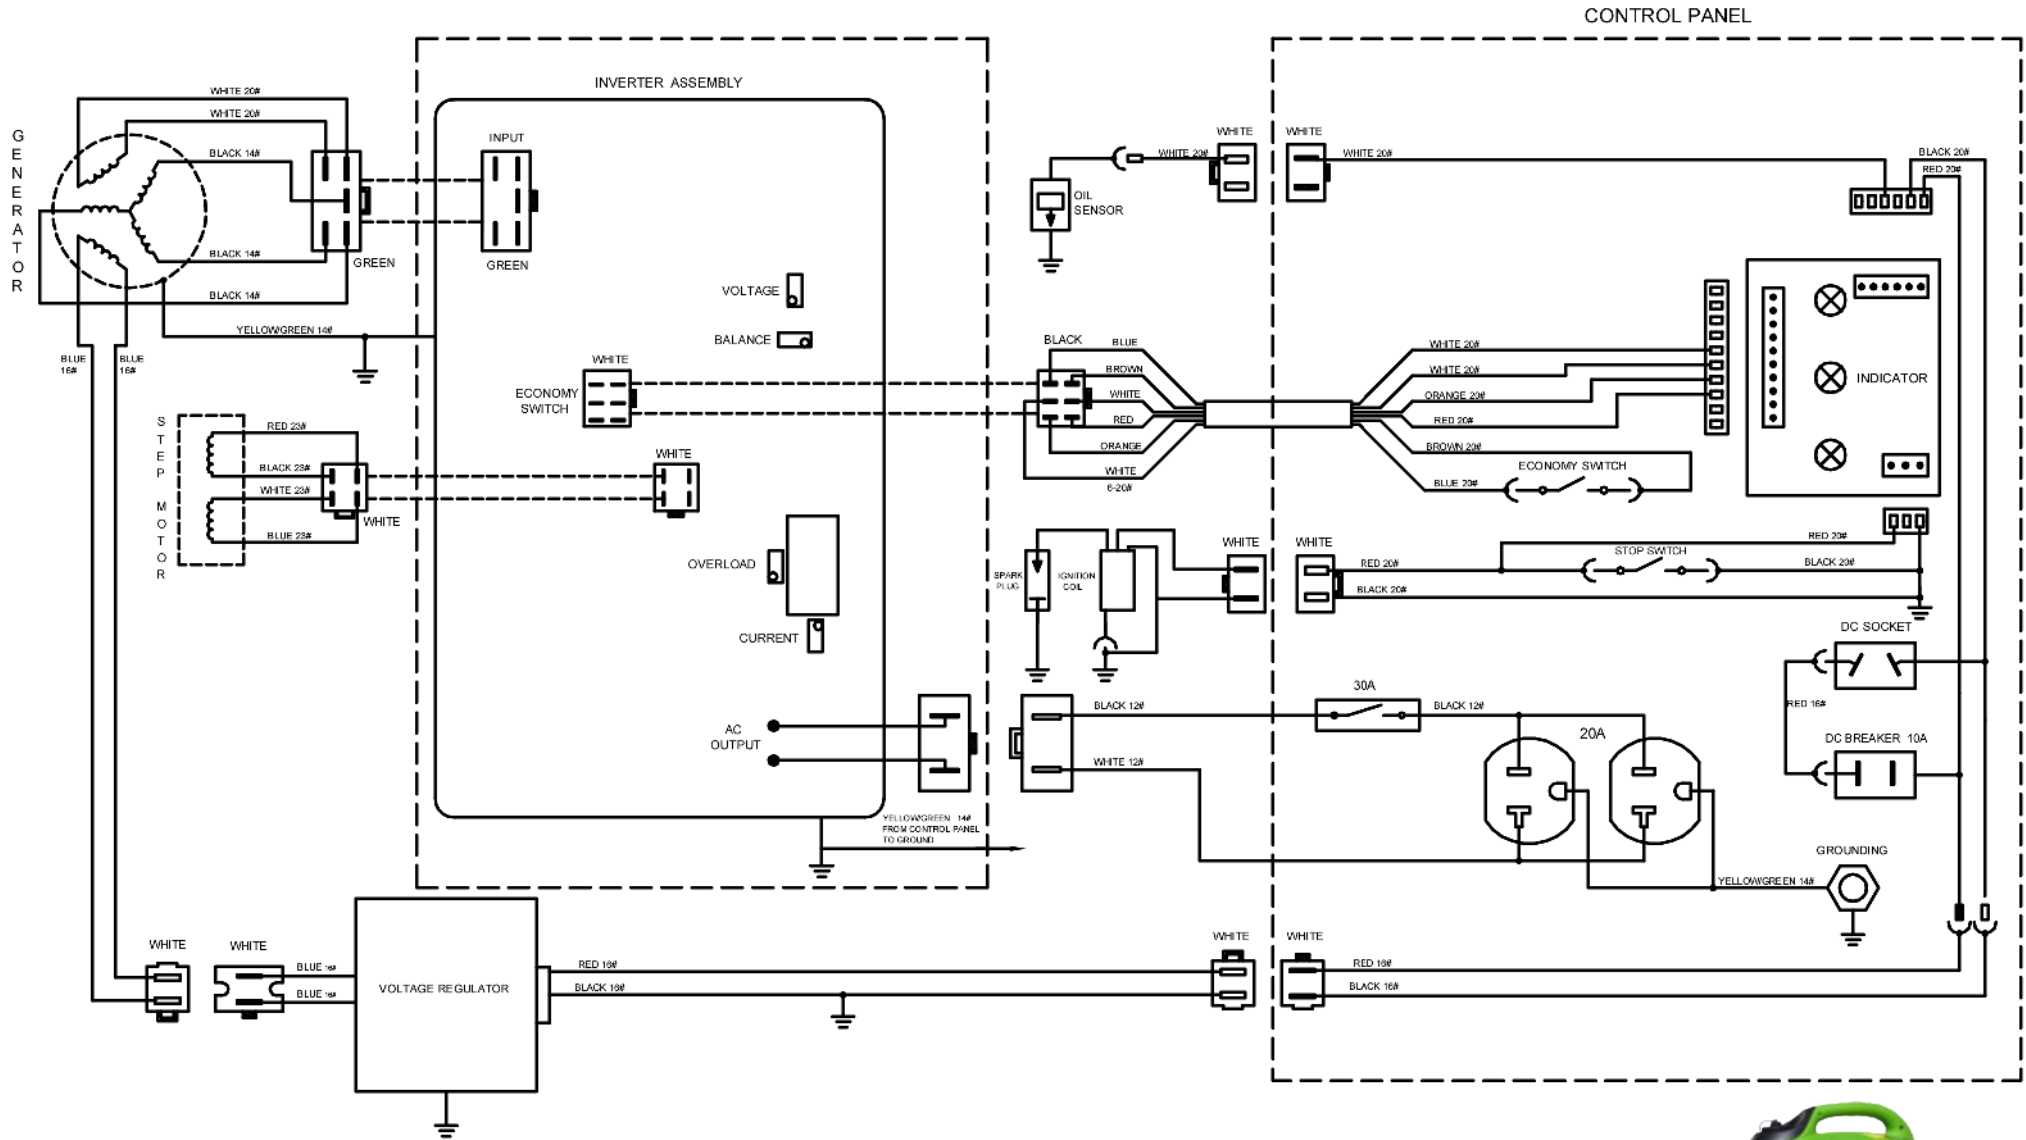

ENERGY STORM

ESI 2000i DIGITAL INVERTER GENERATOR WIRING DIAGRAM
www.lifanpowerusa.com