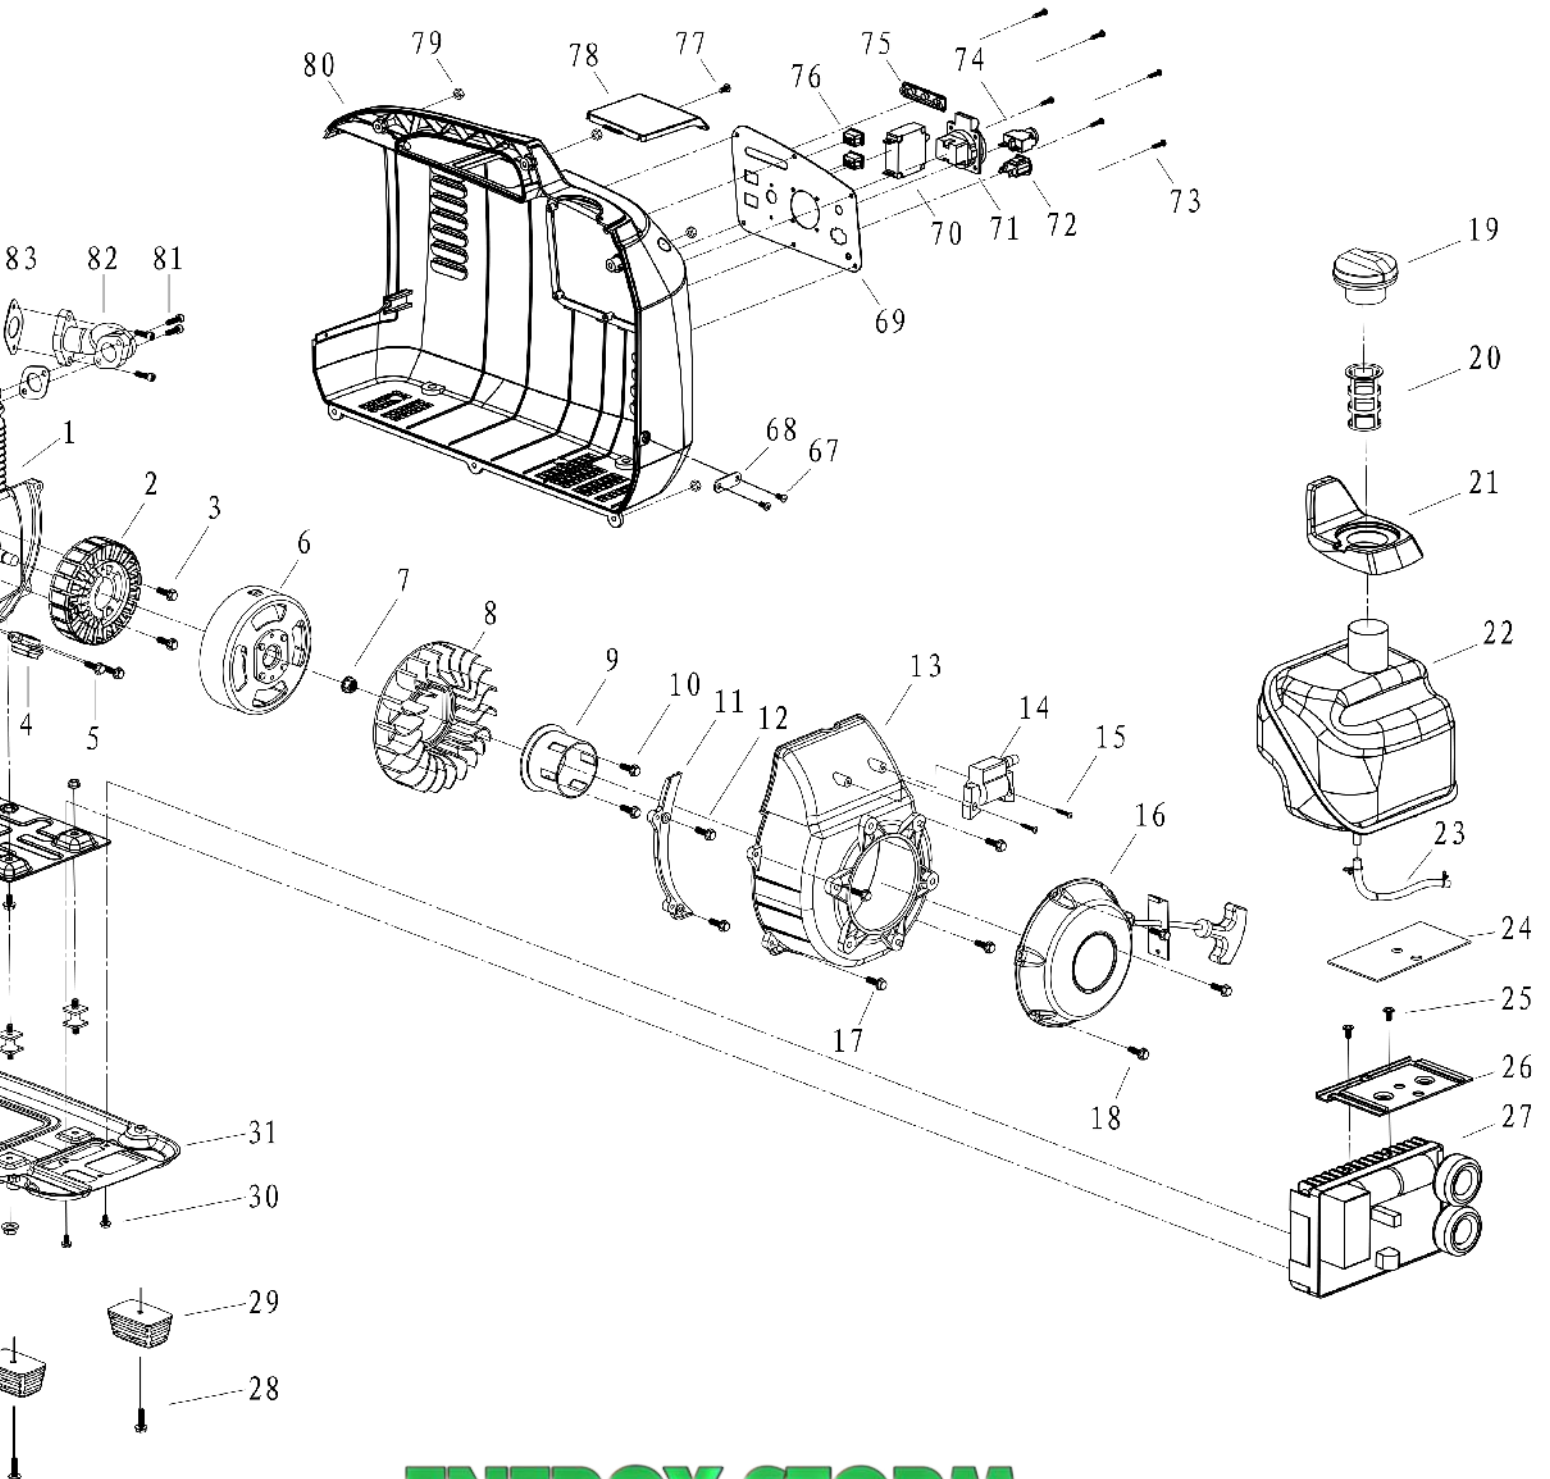

ENERGY STORM

ESI2000I INVERTER GENERATOR

S/N	Part No.	Description	Qty
1	7501	152 Engine	1
2	09010337	Gasket of muffler	1
3	911079	Ignition coil	1
4	03050223	M6x20 Hex flange bolt	2
5	09010352	Tension disc for stator	1
6	03030135	M3X8 crosshead screw	2
7	09080019	Sponge sheath for for ignition coil	1
8	60024	Stator for 120V	1
9	03050211	M5x30 Hex flange bolt	2
10	61013	2KW Flywheel assembly (without gear ring)	1
11	09040252	Rubber blanket for fan	4
12	03060118	M12x1.25 Hex flange nut	1
13	09010348	Fan for flywheel	1
14	09010340	Clutch	1
15	03050221	M6x12 Hex flange bolt	2
16	09020246	Rubber sheath for high voltage wire	1
17	09010347	Fan cover	1
18	03050201	M5x16 Hex flange bolt	3
19		Baffle for recoil starter	1
19-1	09040223	Baffle assembly for recoil starter	1
19-2	03040124	Retainer for recoil rope	1
20	03050339	M5X12 crosshead screw	1
21	03050319	ST4X12 self-tapping screw (black)	2
22	75081	Hamdpump subassembly	1
22-1	70212	Handpump base	1
22-2	09040251	Rubber blanket of handpump	1
22-3	09040244	Spring of hand-pump	1

S/N	Part No.	Description	Qty
22-4		Gasket	1
22-5	09040246	plastic bubble	1
22-6	70211	Top cover	1
22-7	03050808	M3X12 crosshead screw (stainless)	4
23	09010341	Recoil start assembly (red)	1
24	03050221	M6x12 Hex flange bolt	3
25	090935	Battery box	1
26	09040291	Fuel cap	1
27	09010376	Fuel filter net	1
28	09040293	Sheath of fuel tank	1
29	09040292	Fuel tank Iron)	1
30	03080204	10mm stainless steel fastener	1
31	09020141	Outlet hose of fuel tank	1
32	03080202	7mm stainless steel fastener	1
33	04170104	Rubber gasket for fuel tank	1
34	09070212	Protecting coil	2
35	03050320	M4X16 self-tapping screw	2
36	03050339	M5X12 crosshead screw	2
37	09010373	Fuel tank support	1
38	71020	2KW Inverter assembly for 120V	1
39	03050129	M8x25 Hex flange bolt	4
40	09040228	Foot	4
41	03050207	M5x12 Hex flange bolt	2
42	03030116	M5 spring cushion	2
43	03030121	M5 gasket	2
44	03050320	M4X16 self-tapping screw	2
45	03060133	M6 Hex flange nut	8
46	09010396	Chassis	1
47	901018	Voltage regulator	1
48	03050222	M6x16 Hex flange bolt	1
49	09010399	Absorber (long)	2