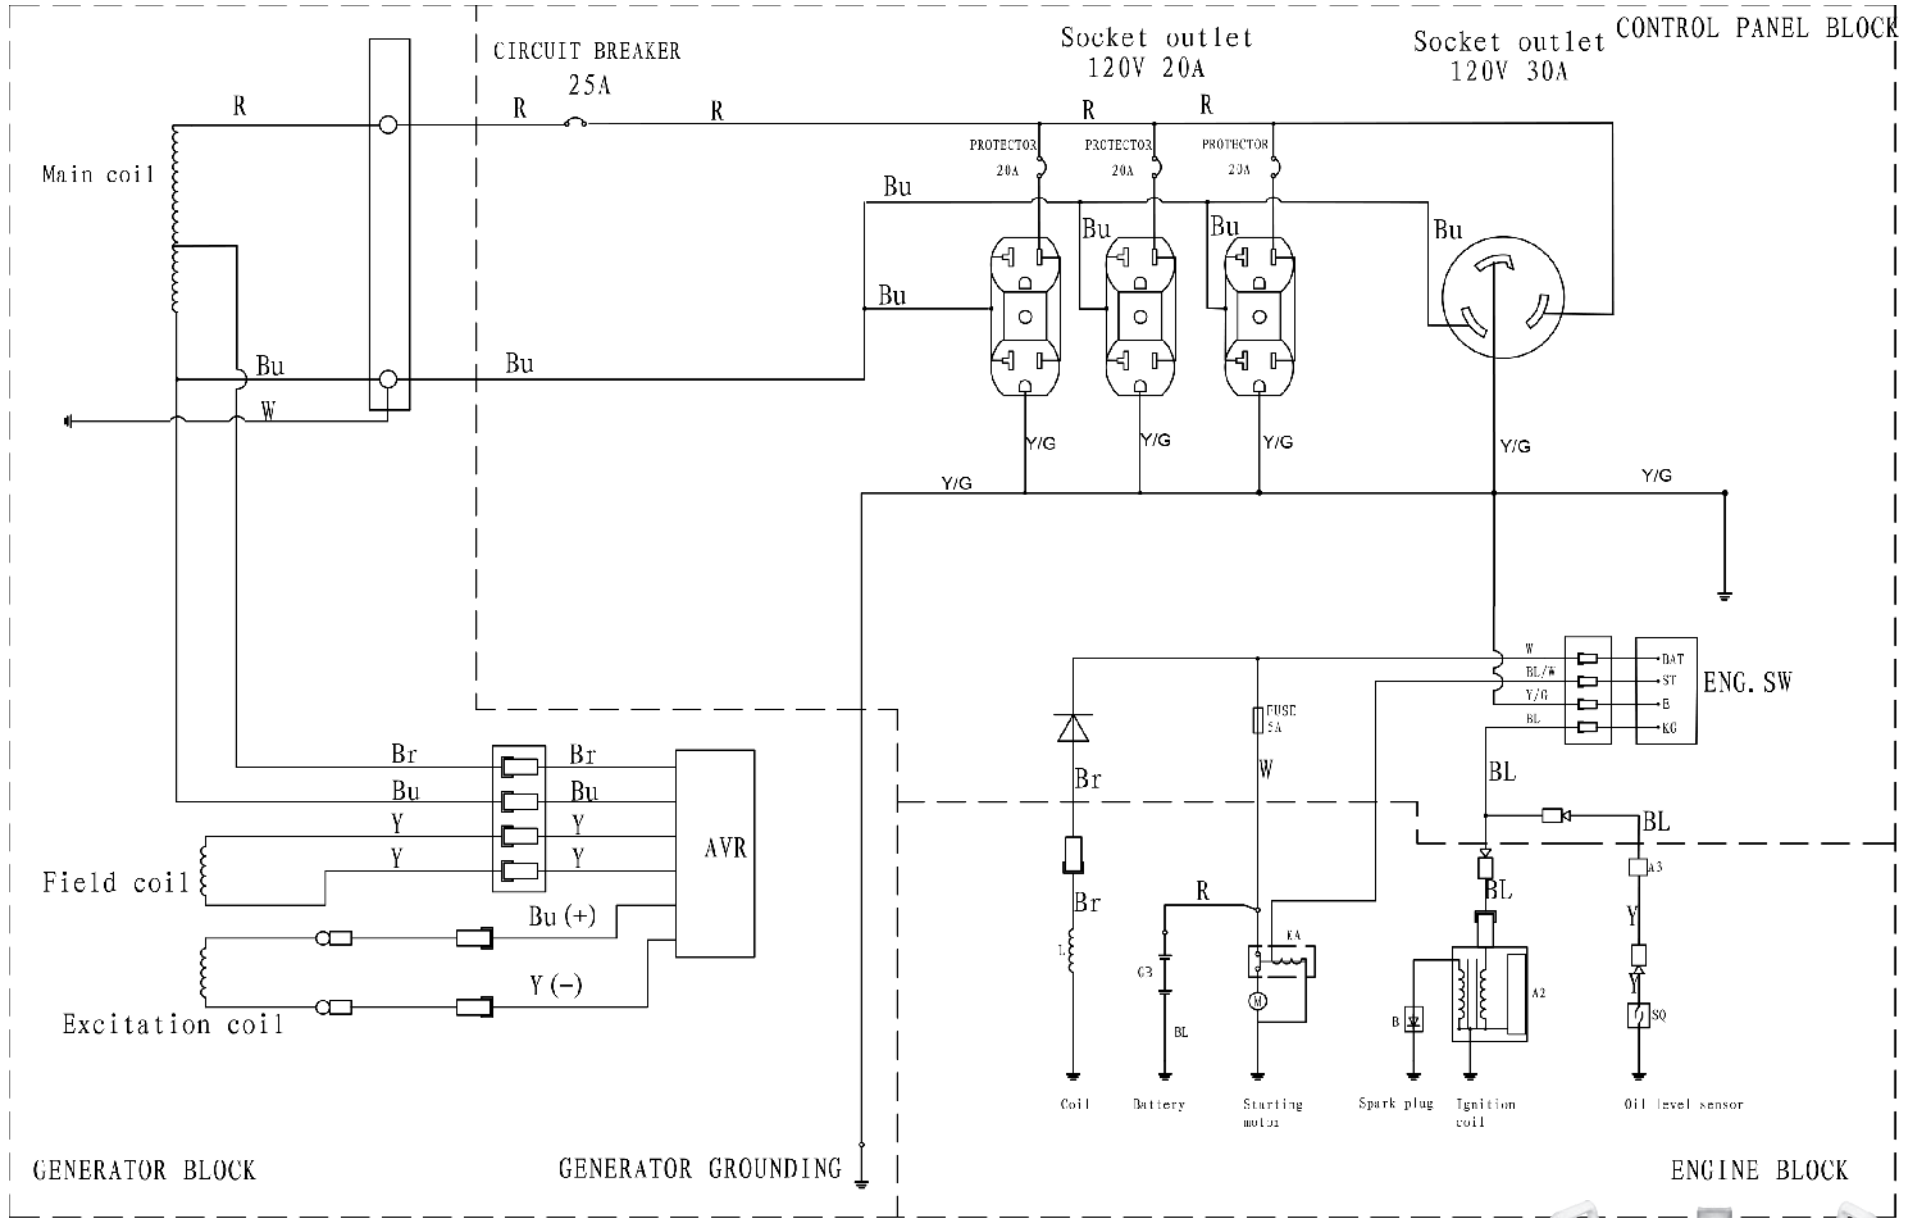

ENG. SW				WIRE				
OFF	KG	E	3NT	ST	BL	Black	R	Red
ON					Y	Yellow	W	White
START					BU	Blue	Br	Brown
					G	Green		

ES-3900-CA Portable Generator Wiring Diagram
 FOR DOWNLOADABLE MANUALS, WIRING DIAGRAMS, ONLINE WARRANTY REGISTRATION, PARTS ORDERS AND MORE, VISIT
LIFANPOWERUSA.COM

ENG. SW

	KG	E	BAT	ST
OFF	⊖	⊖		
ON				
START			⊖	⊖

WIRE

BL	Black	R	Red
Y	Yellow	W	White
BU	Blue	BR	Brown
G	Green		

ES-3900E-CA Portable Generator Wiring Diagram
 FOR DOWNLOADABLE MANUALS, WIRING DIAGRAMS, ONLINE WARRANTY REGISTRATION, PARTS ORDERS AND MORE, VISIT
LIFANPOWERUSA.COM