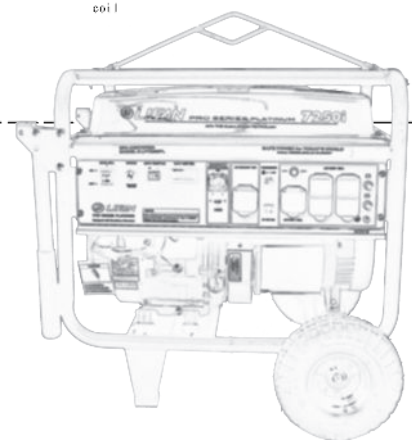

VOLTAGE SELECTOR

	1-2	4-3	7-8	10-11	2-3	5-6	8-9	11-12
120V	ON	ON	ON	ON	OFF	OFF	OFF	OFF
120/240V	OFF	OFF	OFF	OFF	ON	ON	ON	ON

ENG. SWITCH

	SG	F	FS	G
OFF	⊖	⊖	⊖	⊖
ON				

WIRE

B	Black	R	Red
Y	Yellow	W	White
B	Blue	Br	Brown
G	Green	OR	Orange