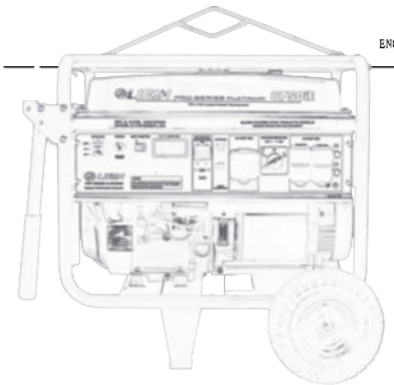

LF8750iEPL-RV Generator Wiring Diagram

FOR DOWNLOADABLE MANUALS, WIRING DIAGRAMS, ONLINE WARRANTY REGISTRATION, PARTS ORDERS AND MORE, VISIT

LIFANPOWERUSA.COM