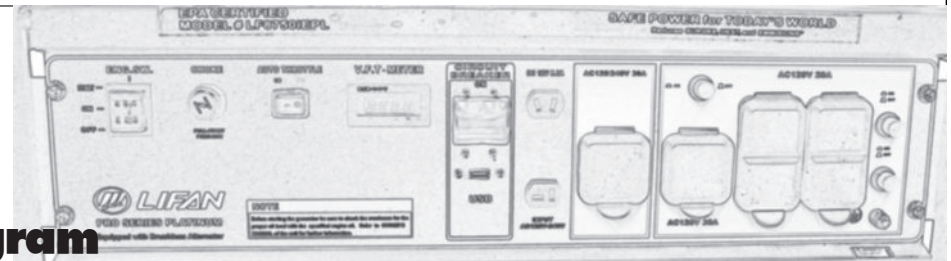

EXC. SV.

	KG	E	BAT	ST	G	FS
OFF	⊖	⊖				⊖
ON						
START			⊖	⊖		

WIRE

BL	Black	R	Red
Y	Yellow	W	White
BL	Blue	Br	Brown
G	Green	ORG	Orange

LF8750-iEPL Portable Generator Wiring Diagram
 FOR DOWNLOADABLE MANUALS, WIRING DIAGRAMS, ONLINE WARRANTY REGISTRATION, PARTS ORDERS AND MORE, VISIT
LIFANPOWERUSA.COM