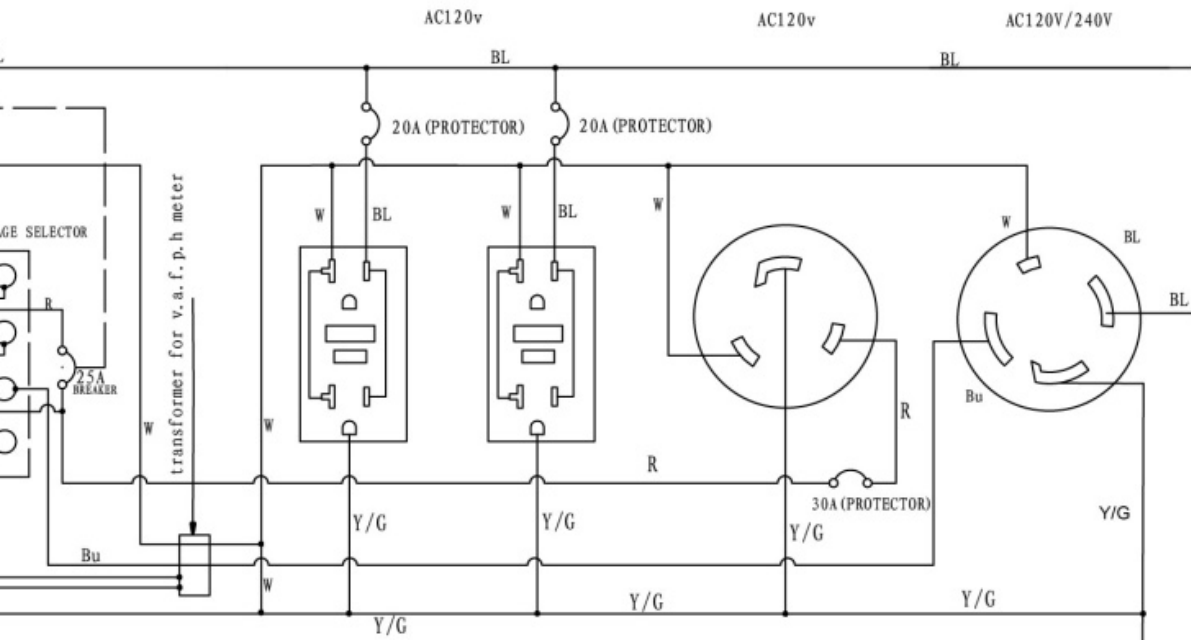

GENERATOR BLOCK

GENERATOR GROUNDING

VOLTAGE SELECTOR

	1-2	4-5	7-8	10-11	2-3	5-6	8-9	11-12
120V	ON	ON	ON	ON	OFF	OFF	OFF	OFF
120/240V	OFF	OFF	OFF	OFF	ON	ON	ON	ON

ENG. SWITCH

	KG	E	FS	G
OFF	<input type="radio"/>	<input type="radio"/>	<input type="radio"/>	<input type="radio"/>
ON				

WIRE

BL	Black	R	Red
Y	Yellow	W	White
BU	Blue	Br	Brown
G	Green		

CONTROL PANEL BLOCK

ENGINE BLOCK

LF-7250 WIRING DIAGRAM

FOR DOWNLOADABLE MANUALS, WIRING DIAGRAMS, ONLINE WARRANTY REGISTRATION, PARTS ORDERS AND MORE, VISIT