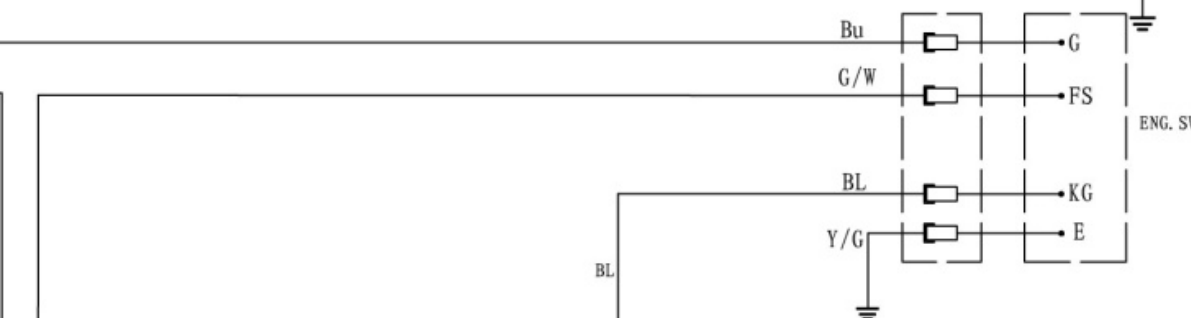

CONTROL PANEL BLOCK

ENGINE BLOCK