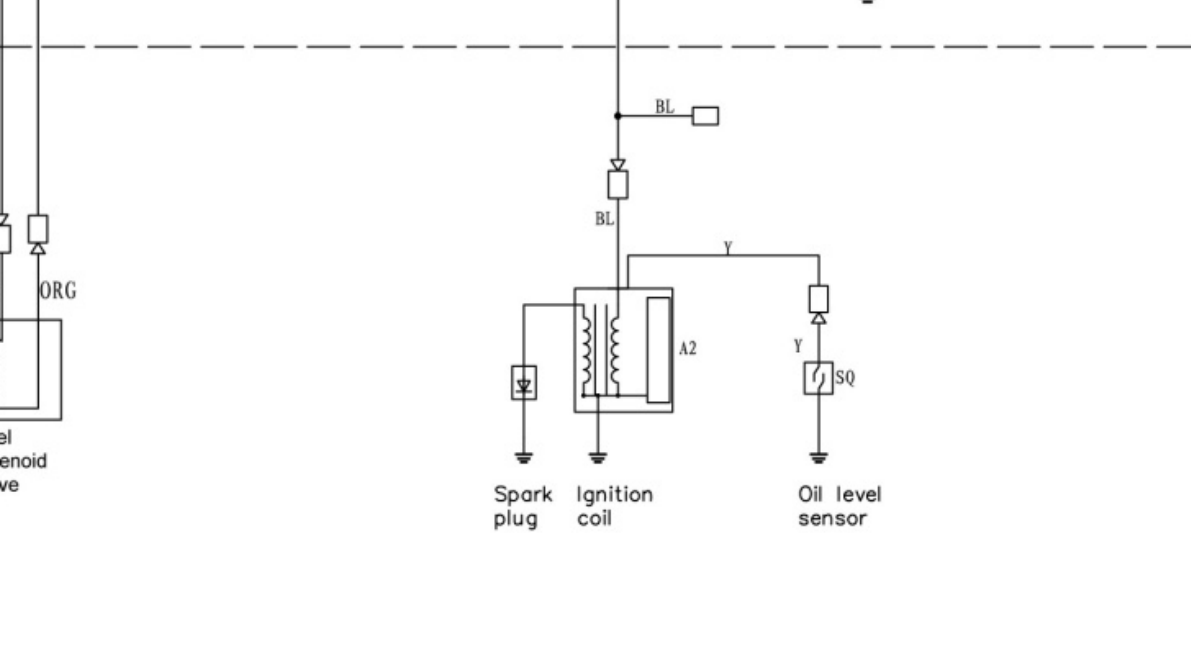

GENERATOR BLOCK

GENERATOR GROUNDING

VOLTAGE SELECTOR

	1-2	4-5	7-8	10-11	2-3	5-6	8-9	11-12
120V	ON	ON	ON	ON	OFF	OFF	OFF	OFF
120/240V	OFF	OFF	OFF	OFF	ON	ON	ON	ON

ENG. SWITCH

	KG	E	FS	G
OFF	<input type="radio"/>	<input type="radio"/>	<input type="radio"/>	<input type="radio"/>
ON				

WIRE

BL	Black	R	Red
Y	Yellow	W	White
BU	Blue	Br	Brown
G	Green		

CONTROL PANEL BLOCK

ENGINE BLOCK

LF-7250 WIRING DIAGRAM

FOR DOWNLOADABLE MANUALS, WIRING DIAGRAMS, ONLINE WARRANTY REGISTRATION, PARTS ORDERS AND MORE, VISIT