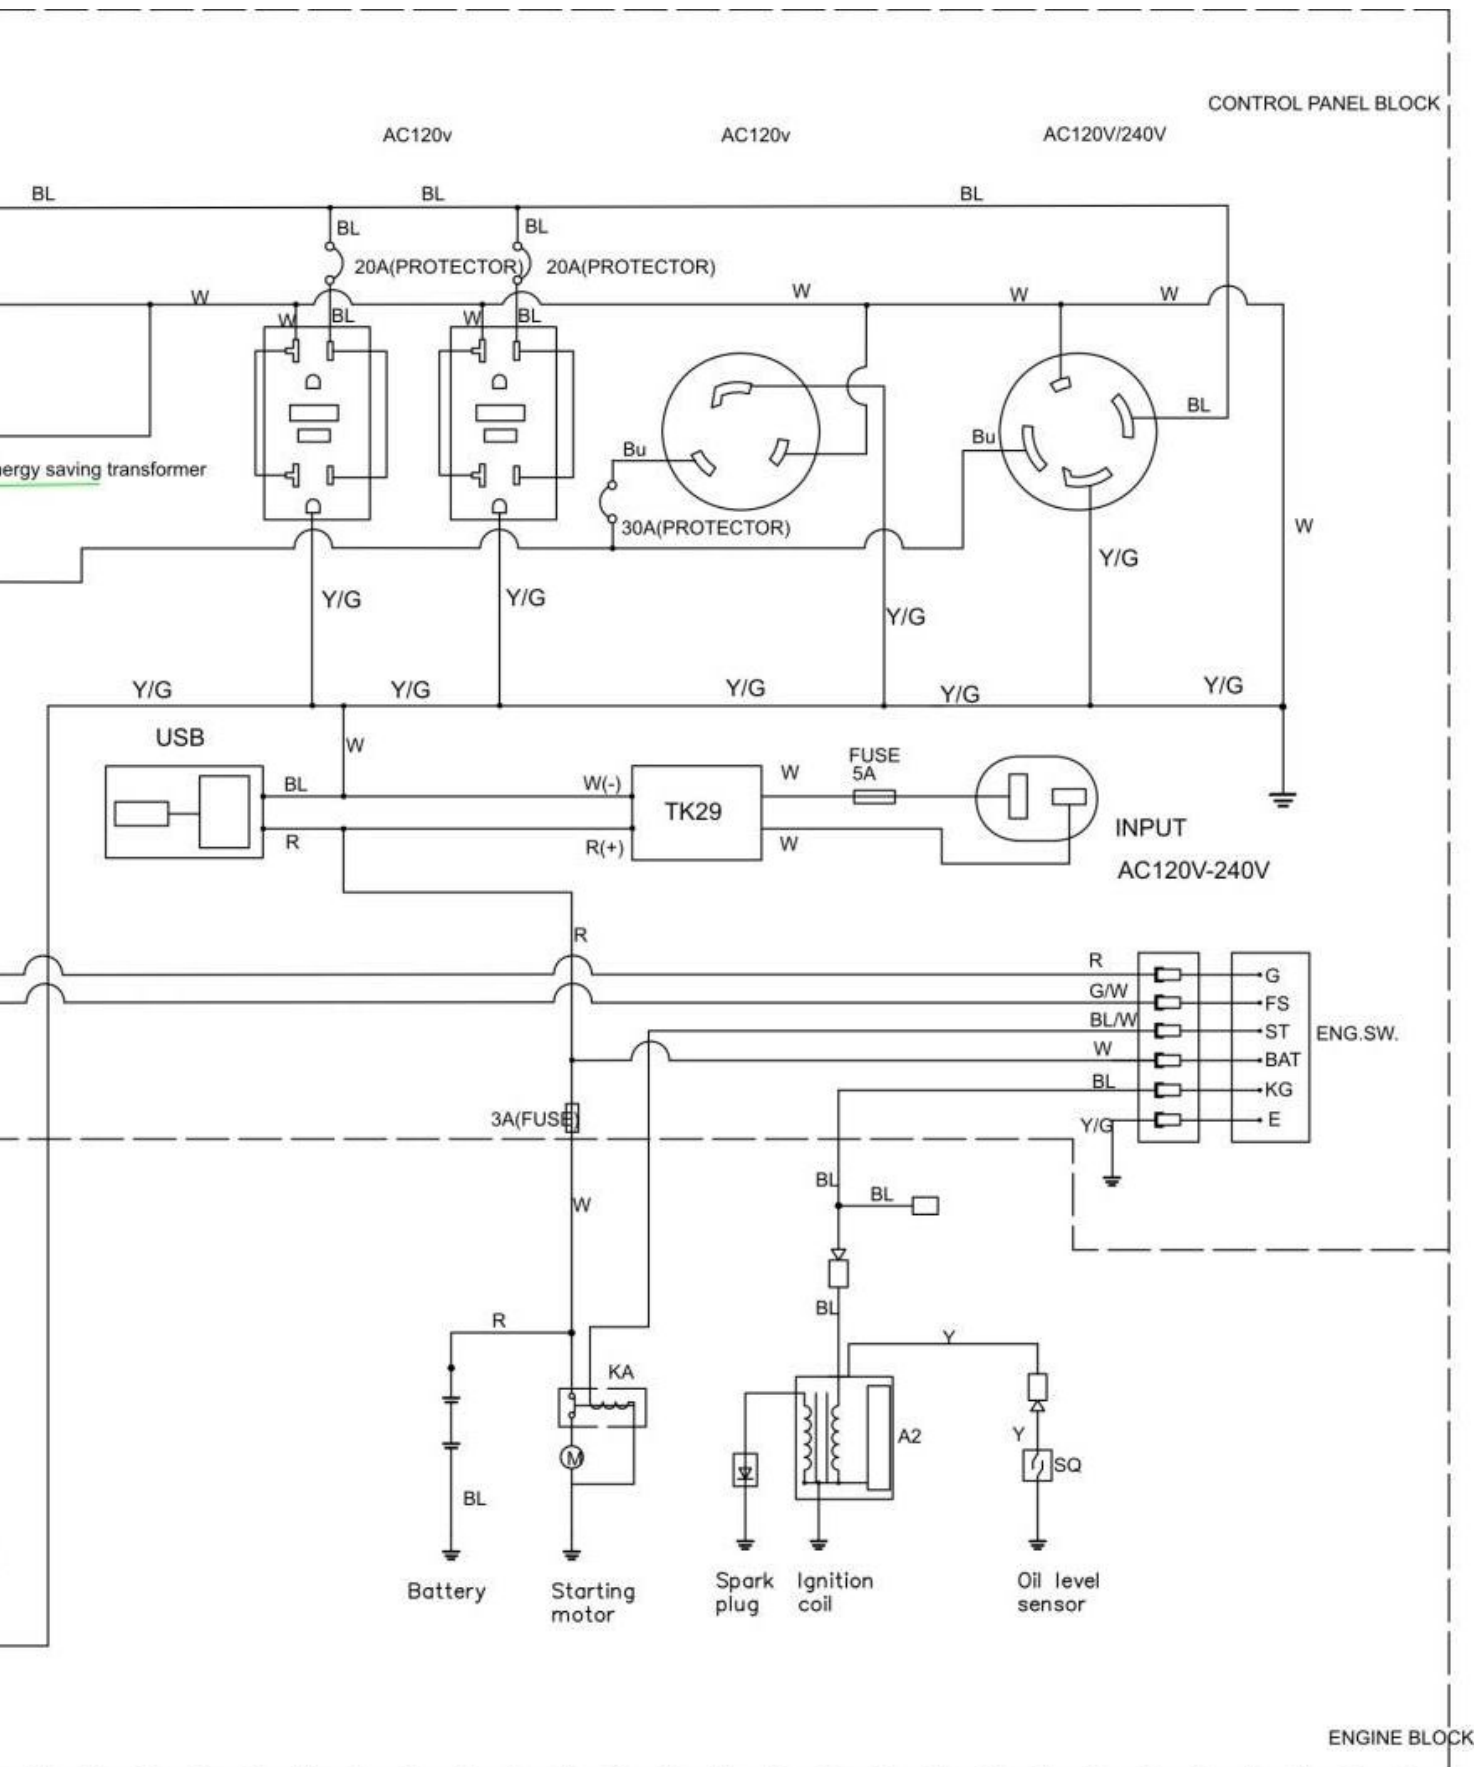

GENERATOR BLOCK

GENERATOR GROUNDING

ENG.SW.

	KG	E	ST	BAT	G	FS
OFF	⊖	⊖		⊖	⊖	⊖
ON				⊖	⊖	
START			⊖	⊖	⊖	

WIRE

BL	Black	R	Red
Y	Yellow	W	White
BU	Blue	Br	Brown
G	Green	OR	Orange

LF-8750 WIRING DIAGRAM

FOR DOWNLOADABLE MANUALS, WIRING DIAGRAMS, ONLINE WARRANTY REGISTRATION, PARTS ORDERS AND MORE, VISIT **LIFANPOWERUSA.COM**