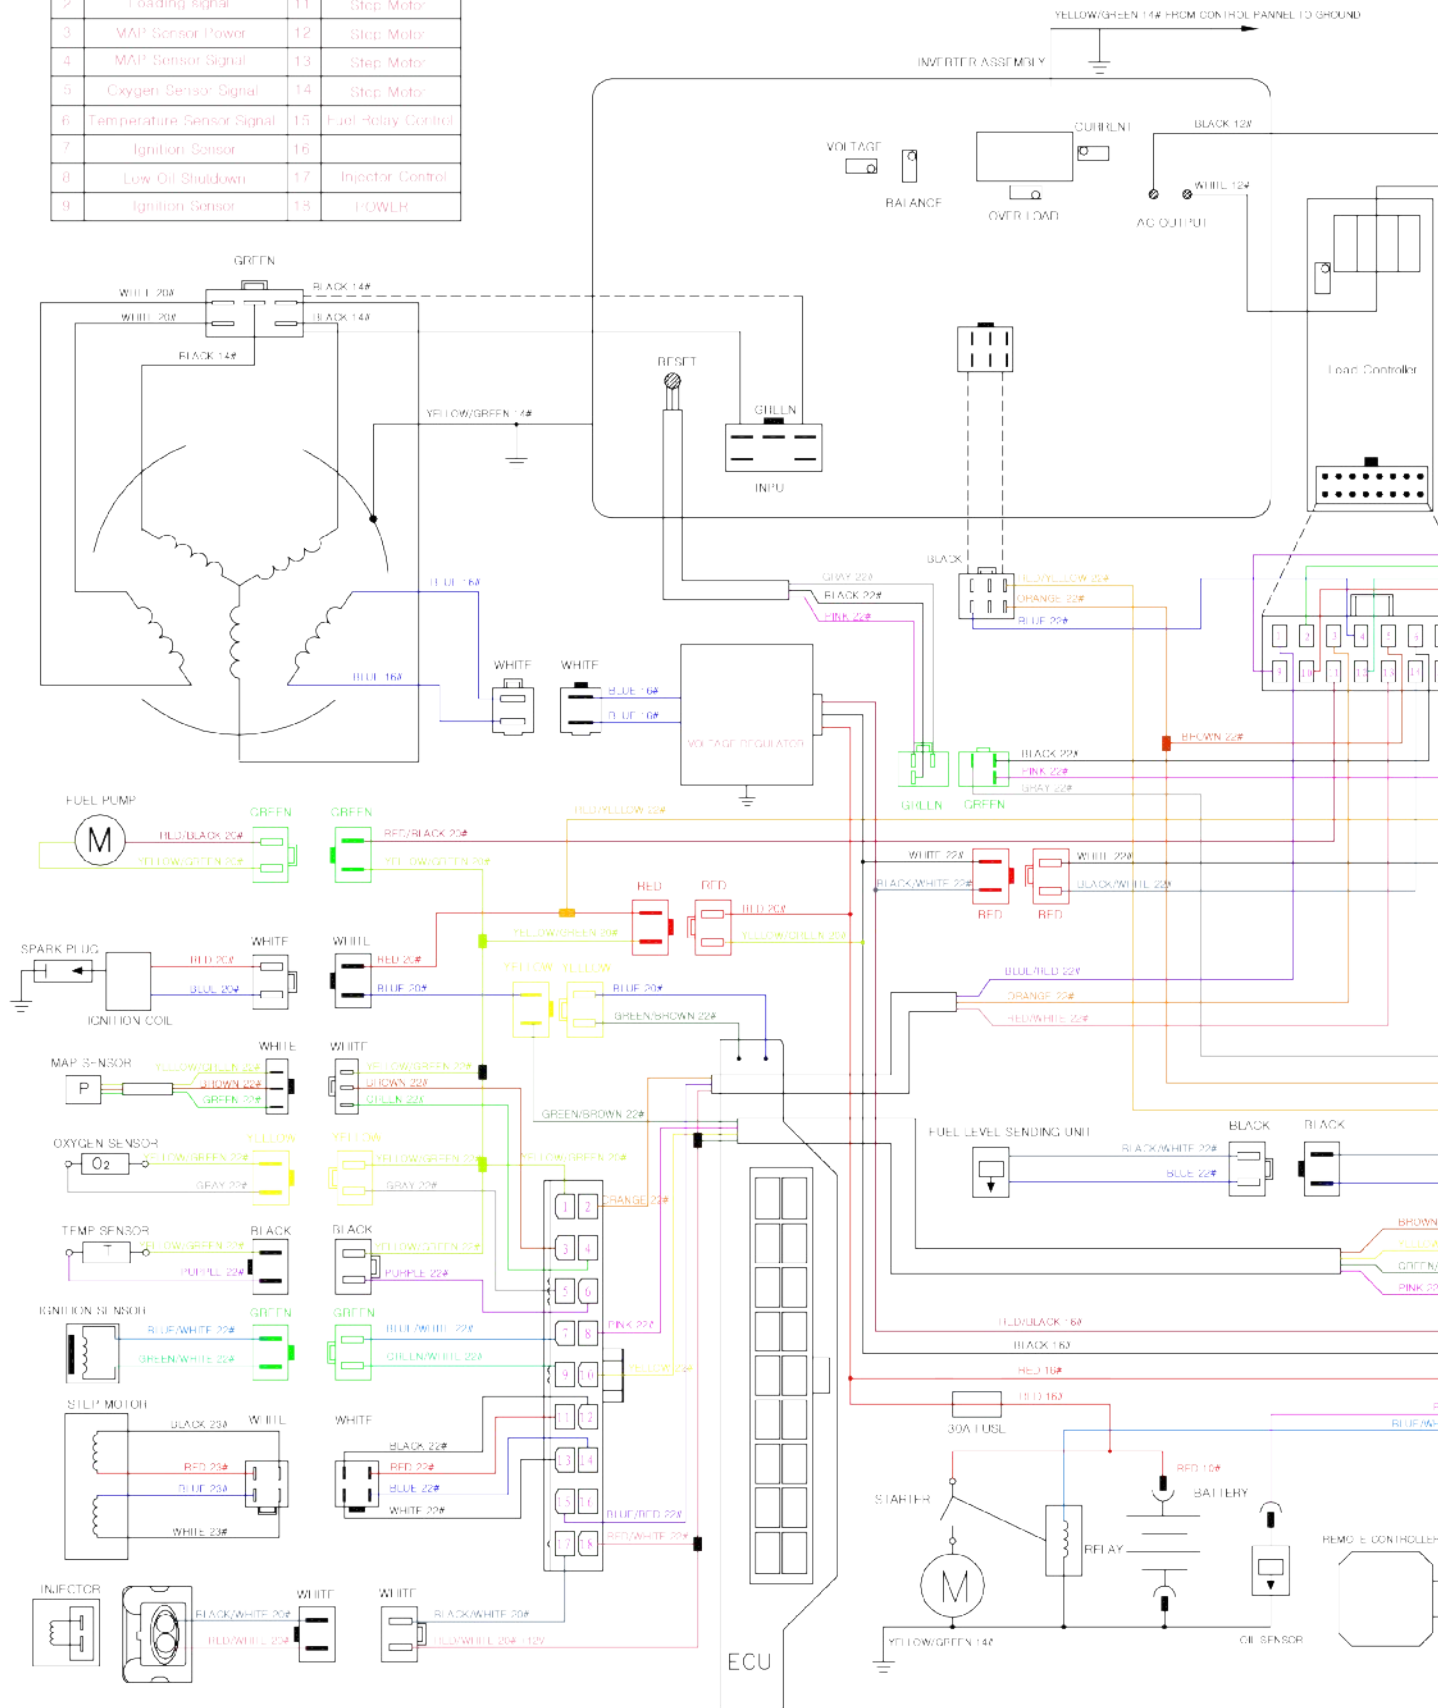

ESI 7000

WIRING

ECU connectors function

NO	Function	NO	Function
1	Ground	10	Fault Signal
2	Loading signal	11	Step Motor
3	MAP Sensor Power	12	Step Motor
4	MAP Sensor Signal	13	Step Motor
5	Oxygen Sensor Signal	14	Step Motor
6	Temperature Sensor Signal	15	Fuel Relay Control
7	Ignition Sensor	16	
8	Low Oil Shutdown	17	Injector Control
9	Ignition Sensor	18	POWER

OIER-EFI

DIAGRAM